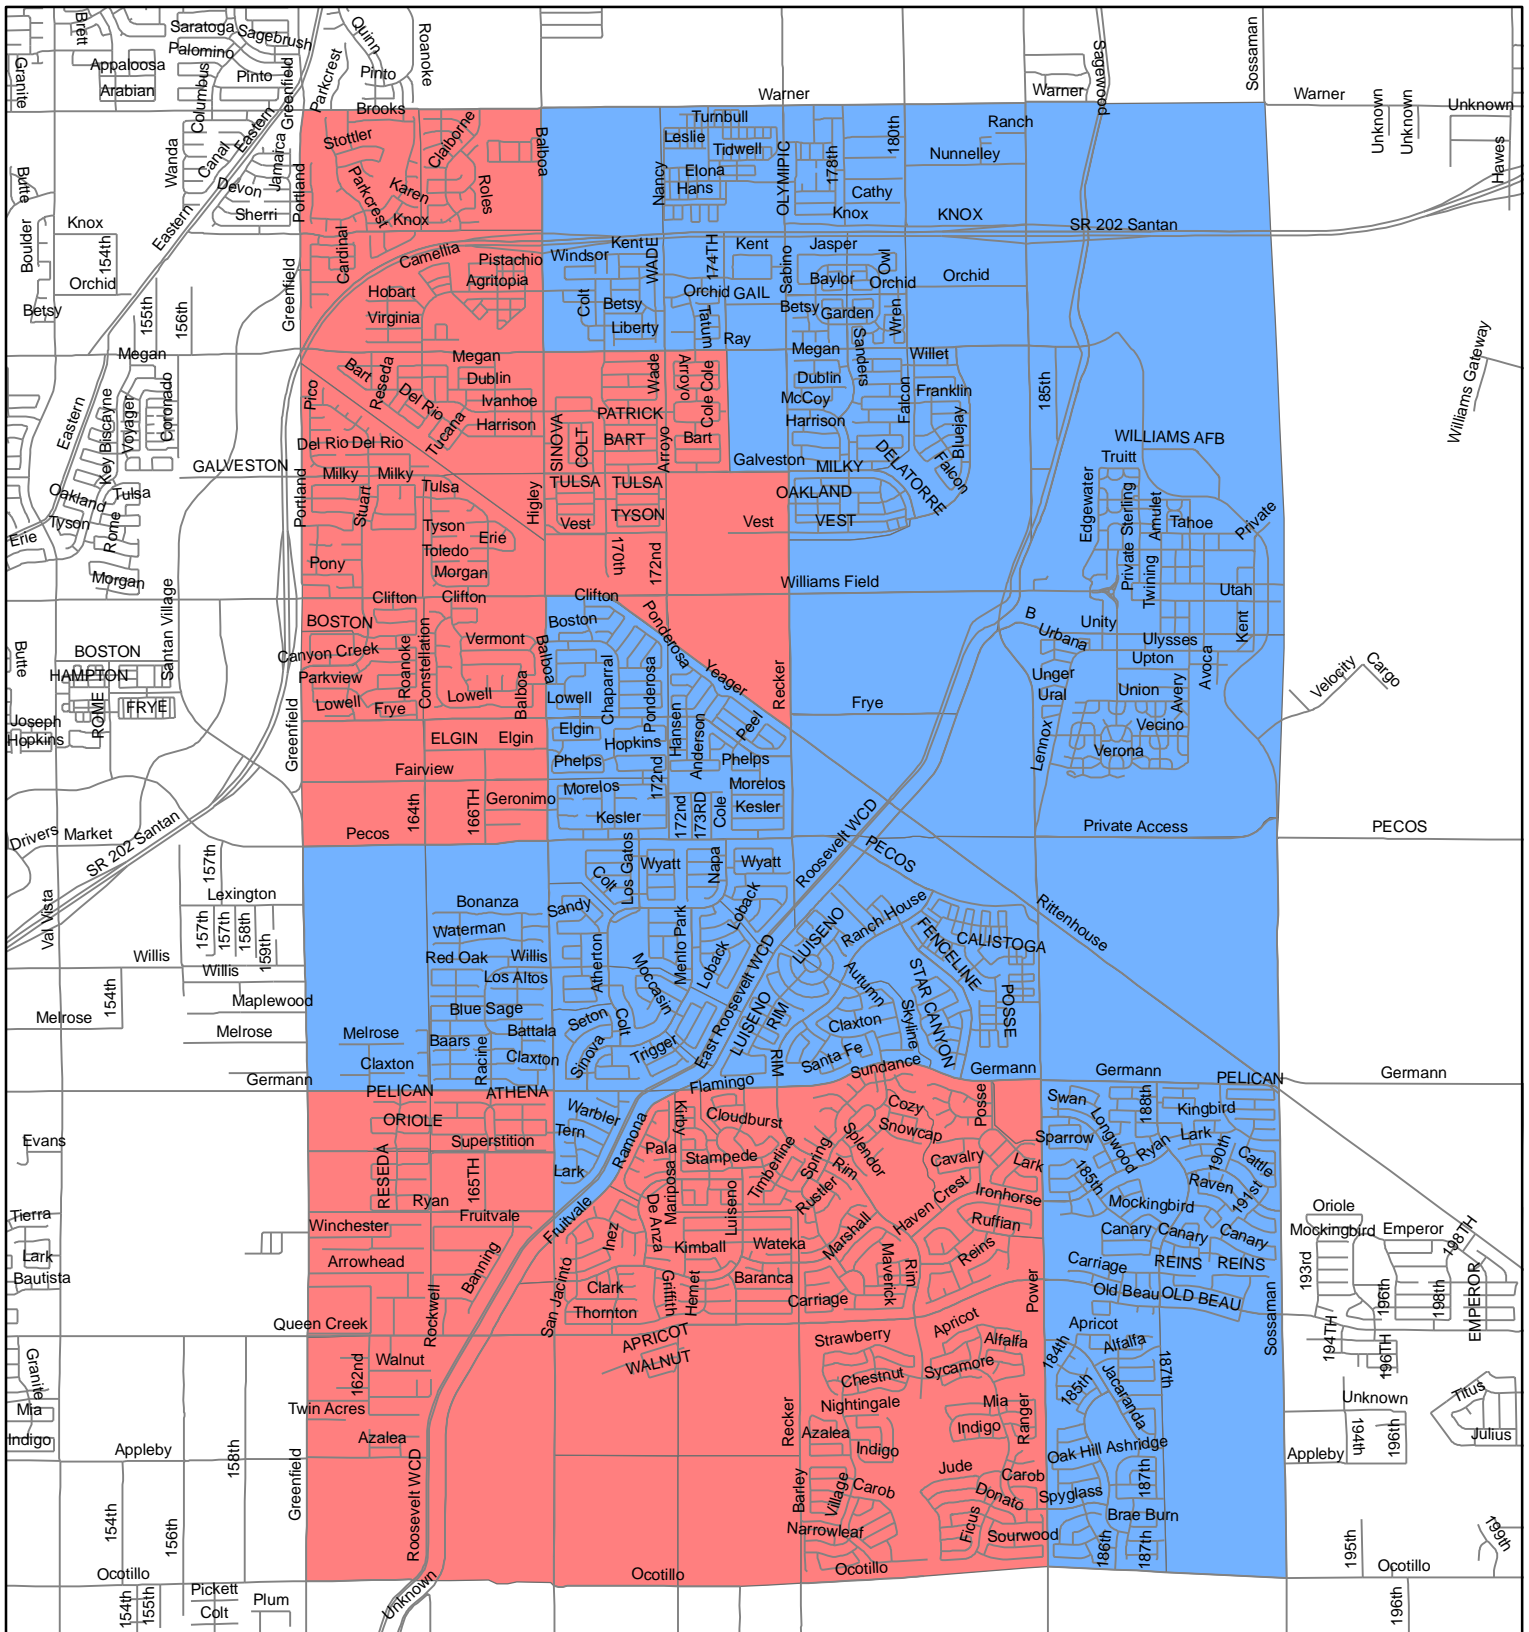

9-12 Attendance Boundaries

Legend

- Streets
- Higley High School
- Williams Field High School
- Chaparral Elementary School
- Coronado Elementary
- Cortina Elementary School
- Gateway Pointe Elementary
- Higley Elementary and Middle
- Power Ranch Elementary
- San Tan Elementary