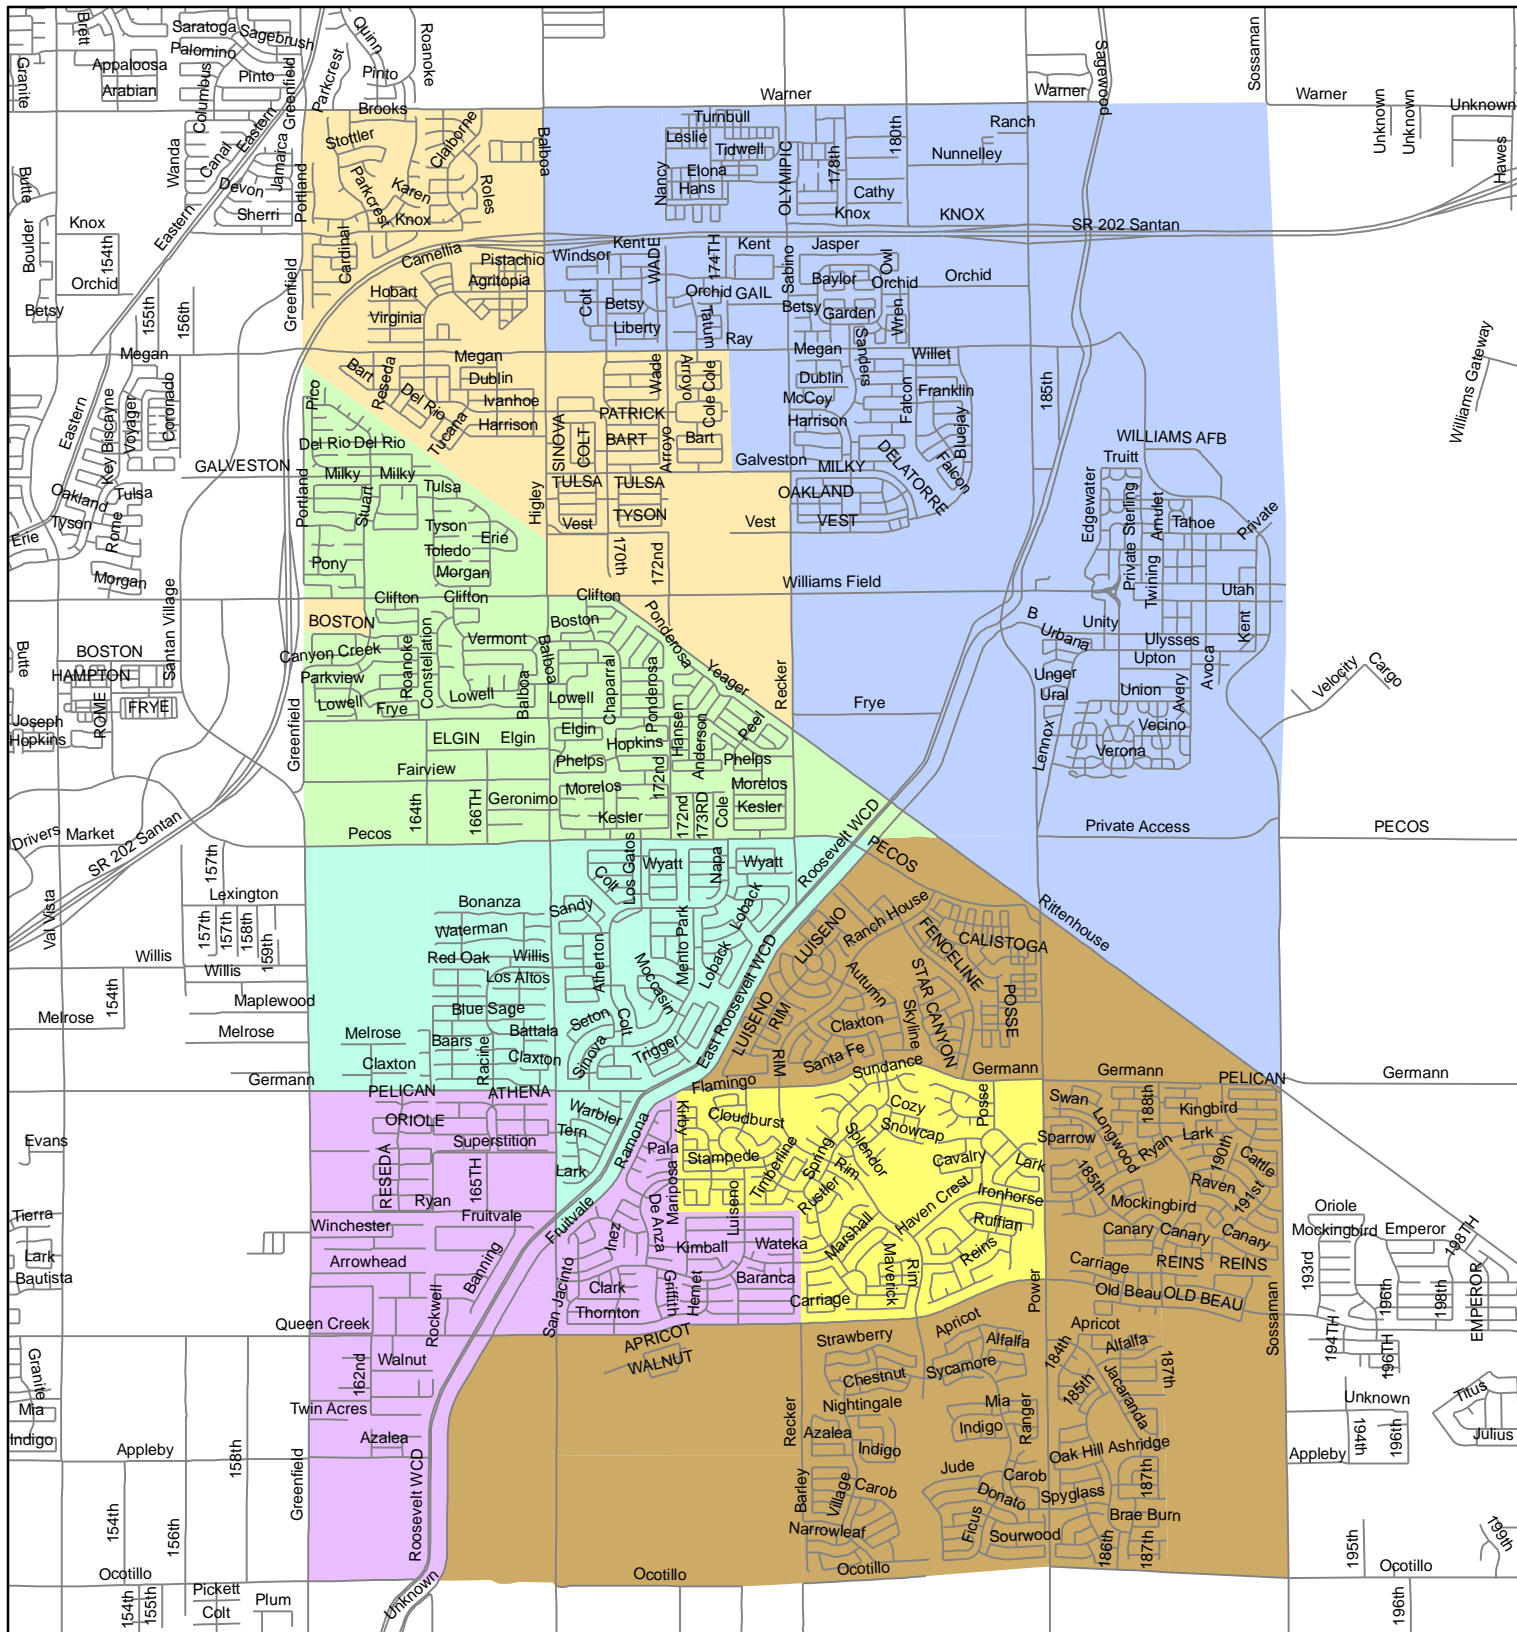

# K-8 Attendance Boundaries

**Legend**

- Streets
- Chaparral Elementary School
- Coronado Elementary
- Cortina Elementary School
- Gateway Pointe Elementary
- Higley Elementary and Middle
- Power Ranch Elementary
- San Tan Elementary